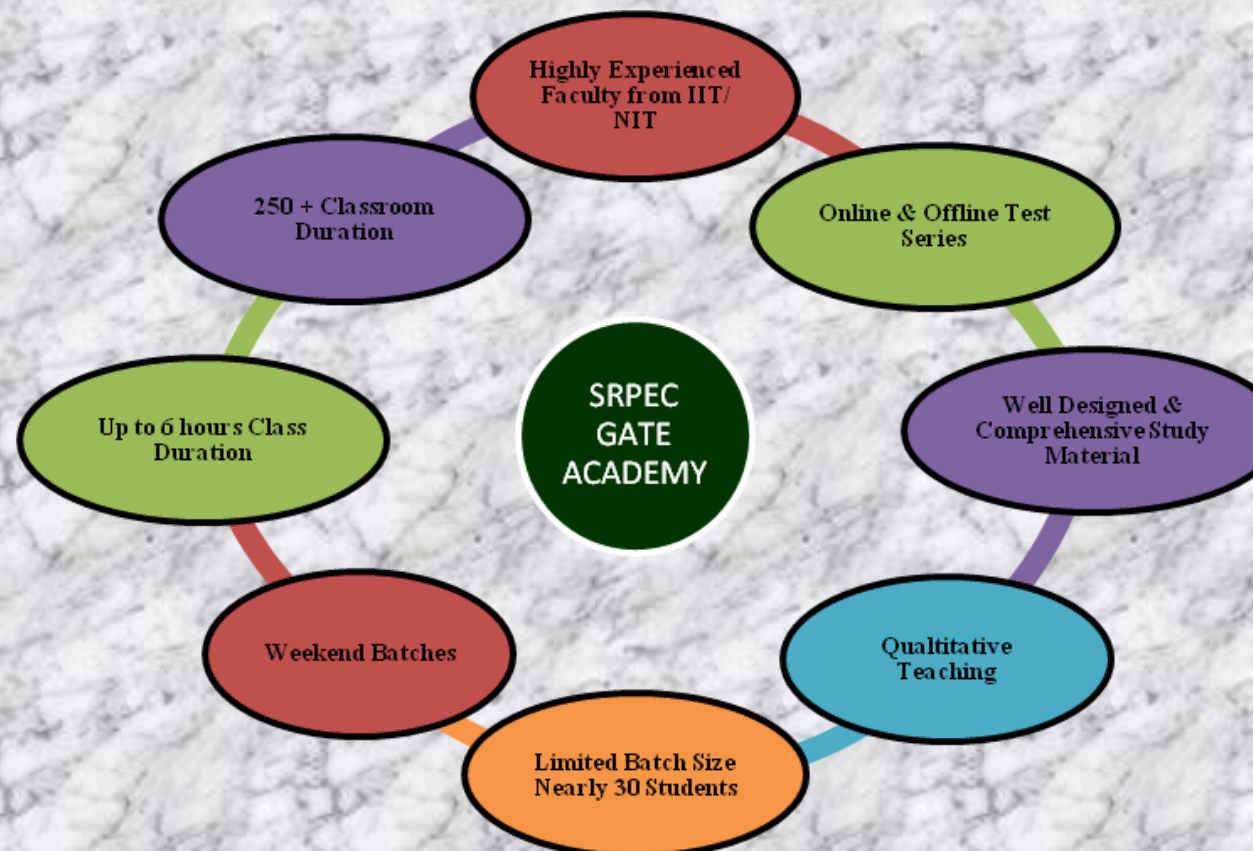

TARGET GATE –2019, 2020

GATE CLASSES

WHY GATE ????????

- M.E / M.TECH In Prestigious Institutes like NIT/IIT/ IISC.
- Integral PHD at IITS.
- Jobs in about 20 public sectors like BHEL, IOC, ONGC, NTPC, POWERGRID etc....

BENEFITS OF S R GATE ACADEMY:

- ▶ HIGHLY GATE ORIENTED OFFLINE AND ONLINE TEST SERIES.
- ▶ LEARNING FROM BASIC TO ADVANCE WITH EASY TRICKS AND TECHNIQUES. QUALITY AS PER THE BEST COACHING INSTITUTES OF INDIA.
- ▶ TO MAKE COACHING AVAILABLE TO ALL STUDENTS IN RURAL AREAS.
- ▶ STUDY MATERIALS WILL BE PROVIDED WITH SUFFICIENT TEST SERIES. SUBJECTS ARE COVERED SEMESTER WISE SYNCHRONIZED WITH GTU SYLLABUS
- ▶ THERE IS NO FEE FOR GATE CLASSES. GATE CLASSES START FROM 3RD SEM AND 5TH SEM ONWARDS. TIMELY COMPLETION OF GATE SYLLABUS.

| Team Members | |
|--|--|
| COMPUTER | |
| Prof. Manish M. Patel Prof. Saurabh Shrivastava Prof. Pratibha Tokash Prof. Mukesh Soni | |
| MECHANICAL | |
| Prof. Rishi kumar Prof. Nitin Agarwal Prof. Pushpraj Singh Prof. Santosh Rathod Prof. Manoj P Rajpara Prof. Miten Patel Prof. J.B. Patel | |
| CIVIL | |
| Prof. Vineet Jain Prof. Utkarsh Nigam Prof. Tanmay Kumar Prof. Rabindra Kumar Prof. Naragam Bhanushri | |